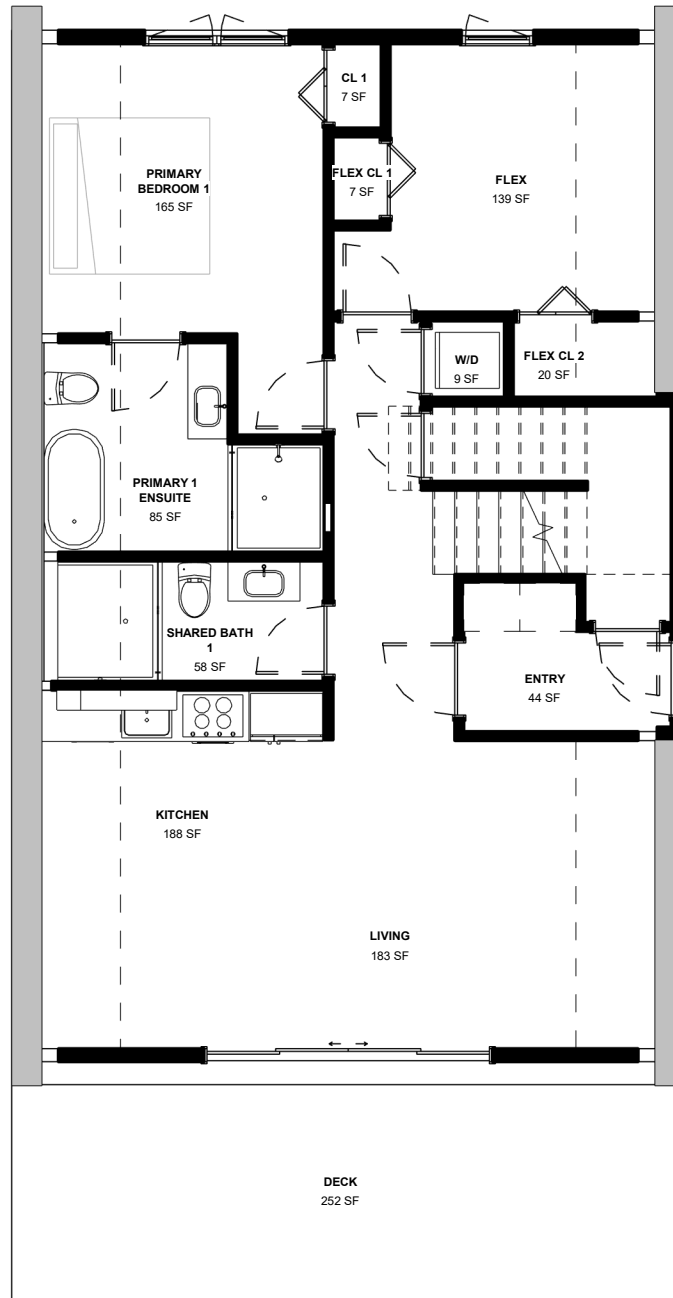

MODERN CABIN 2

1 FIRST FLOOR - MARKETING PLAN
1/8" = 1'-0"

Welcome Homes	Modern Cabin 2	22-22
welcomhomes.com	MA-101.0	Scale: 1/8" = 1'-0"

MODERN CABIN 2

① SECOND FLOOR - MARKETING PLAN
1/8" = 1'-0"

Welcome Homes	Modern Cabin 2	22-22
welcomhomes.com	MA-102.0	Scale: 1/8" = 1'-0"