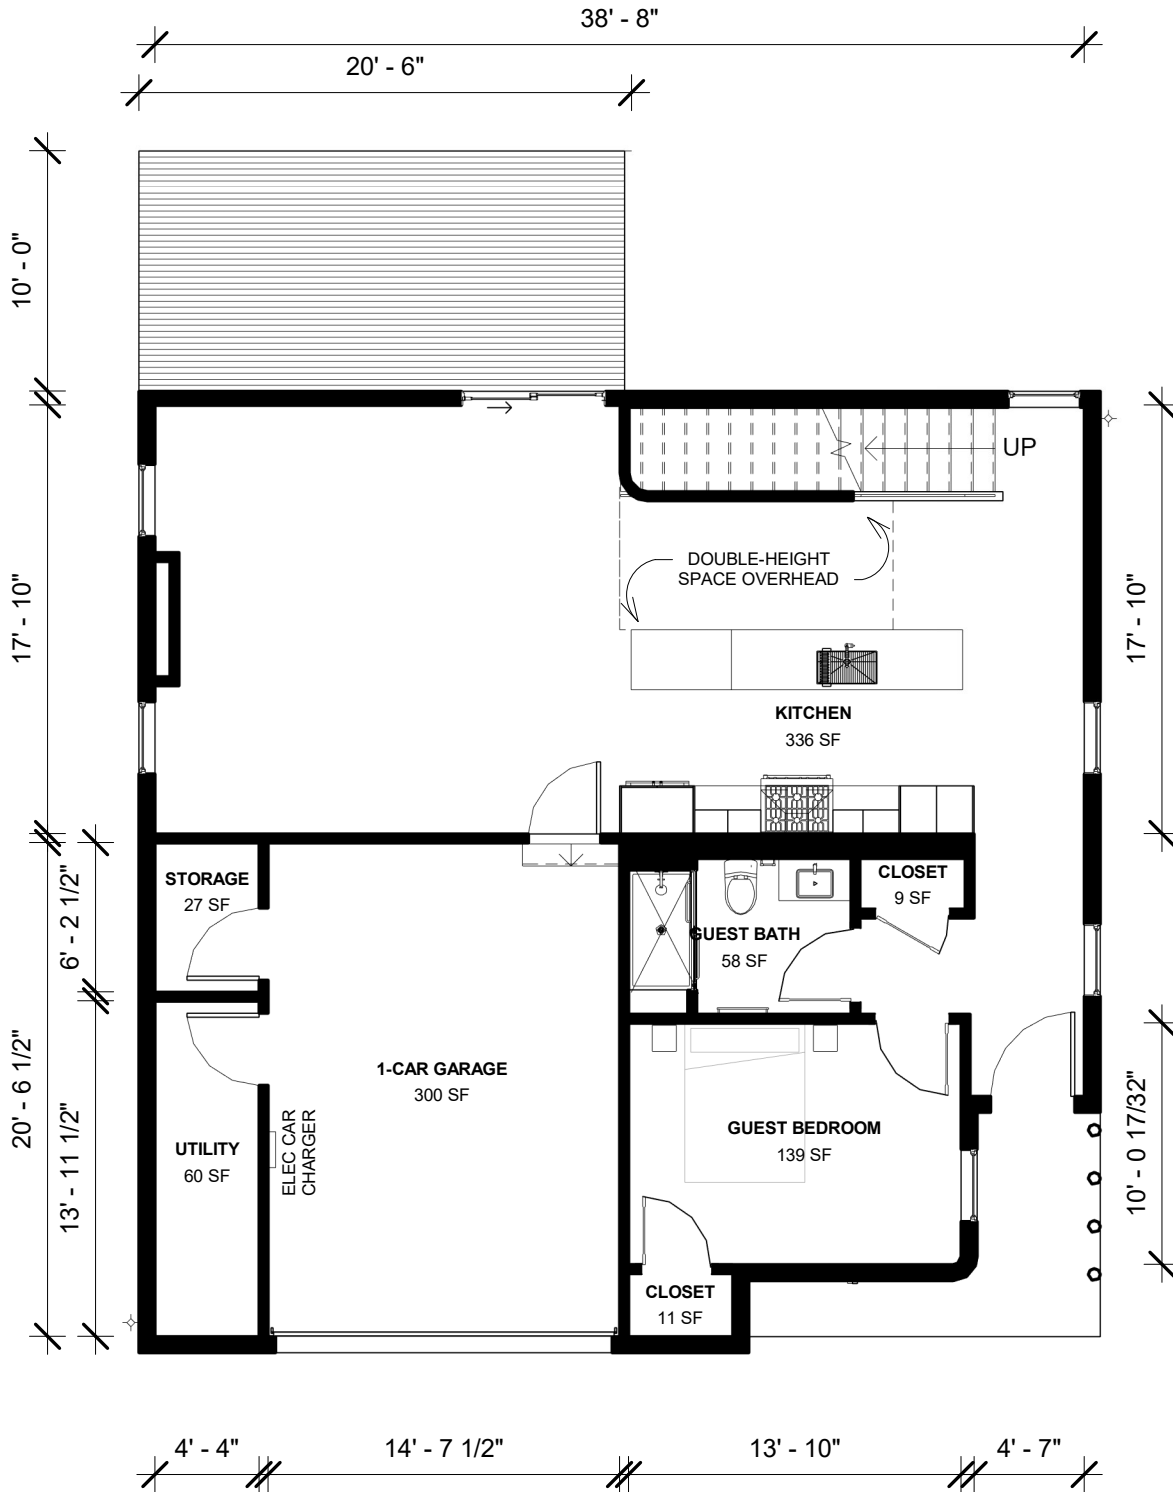

THE OASIS - 4

FIRST FLOOR PLAN

Welcome Homes	The Oasis - 4	21-02	Architect: Christian Lopez
welcomehomes.com	A-121.00	Scale: 1/8" = 1'-0"	

THE OASIS - 4

SECOND FLOOR PLAN

Welcome Homes	The Oasis - 4	21-02	Architect: Christian Lopez
welcomehomes.com	A-122.00	Scale: 1/8" = 1'-0"	