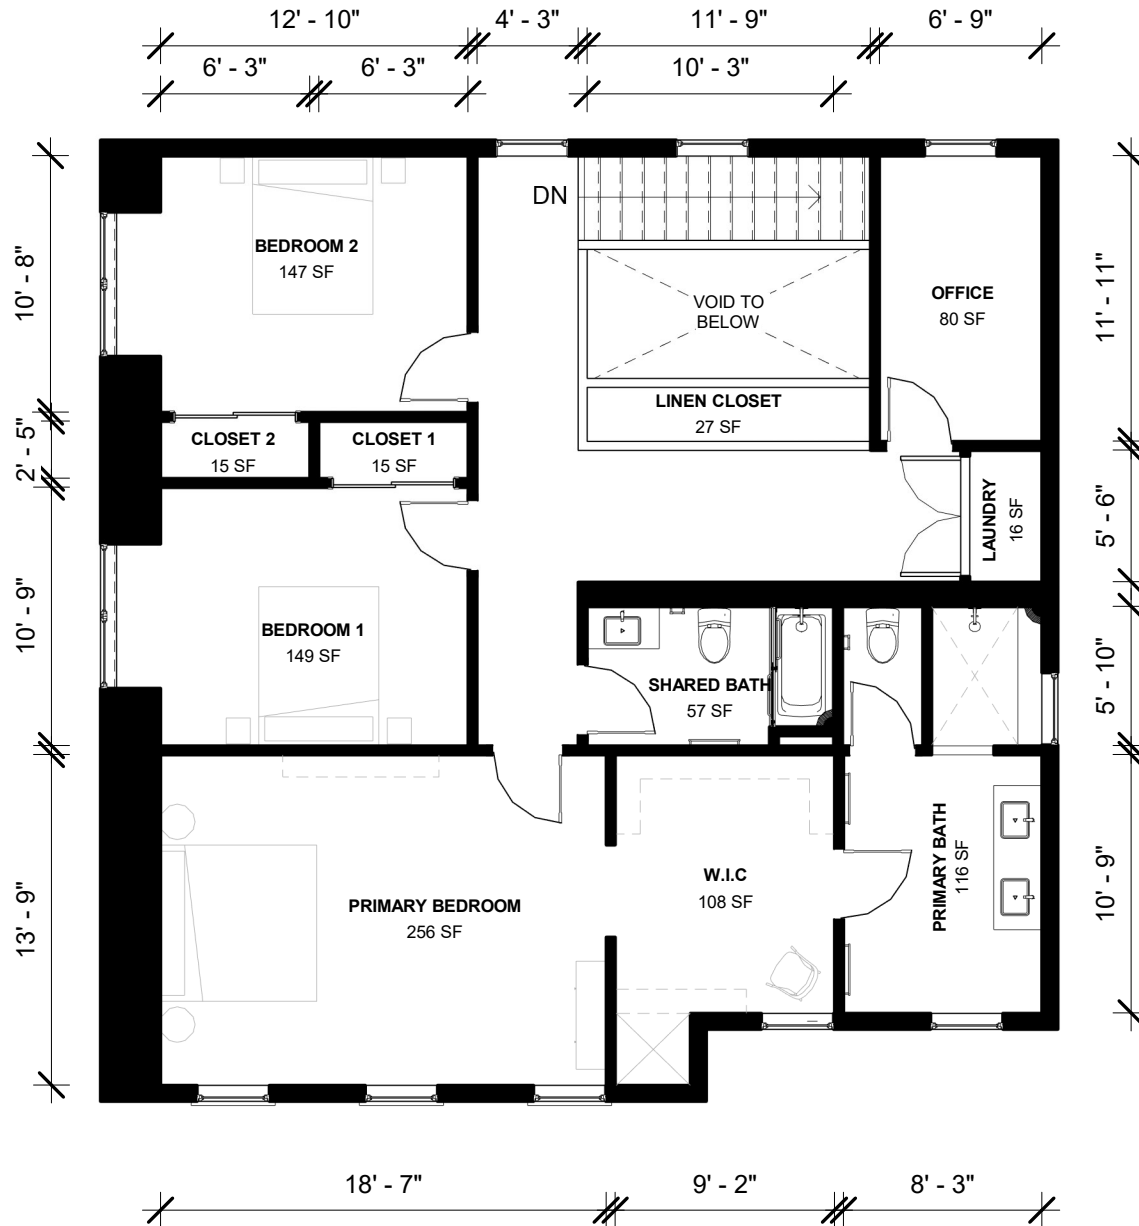

THE OASIS - 4

FIRST FLOOR PLAN

Welcome Homes	The Oasis - 4	21-02	Architect: Christian Lopez
welcomehomes.com	A-121.00	Scale: 1/8" = 1'-0"	

THE OASIS - 4

SECOND FLOOR PLAN

Welcome Homes	The Oasis - 4	21-02	Architect: Christian Lopez
welcomehomes.com	A-122.00	Scale: 1/8" = 1'-0"	