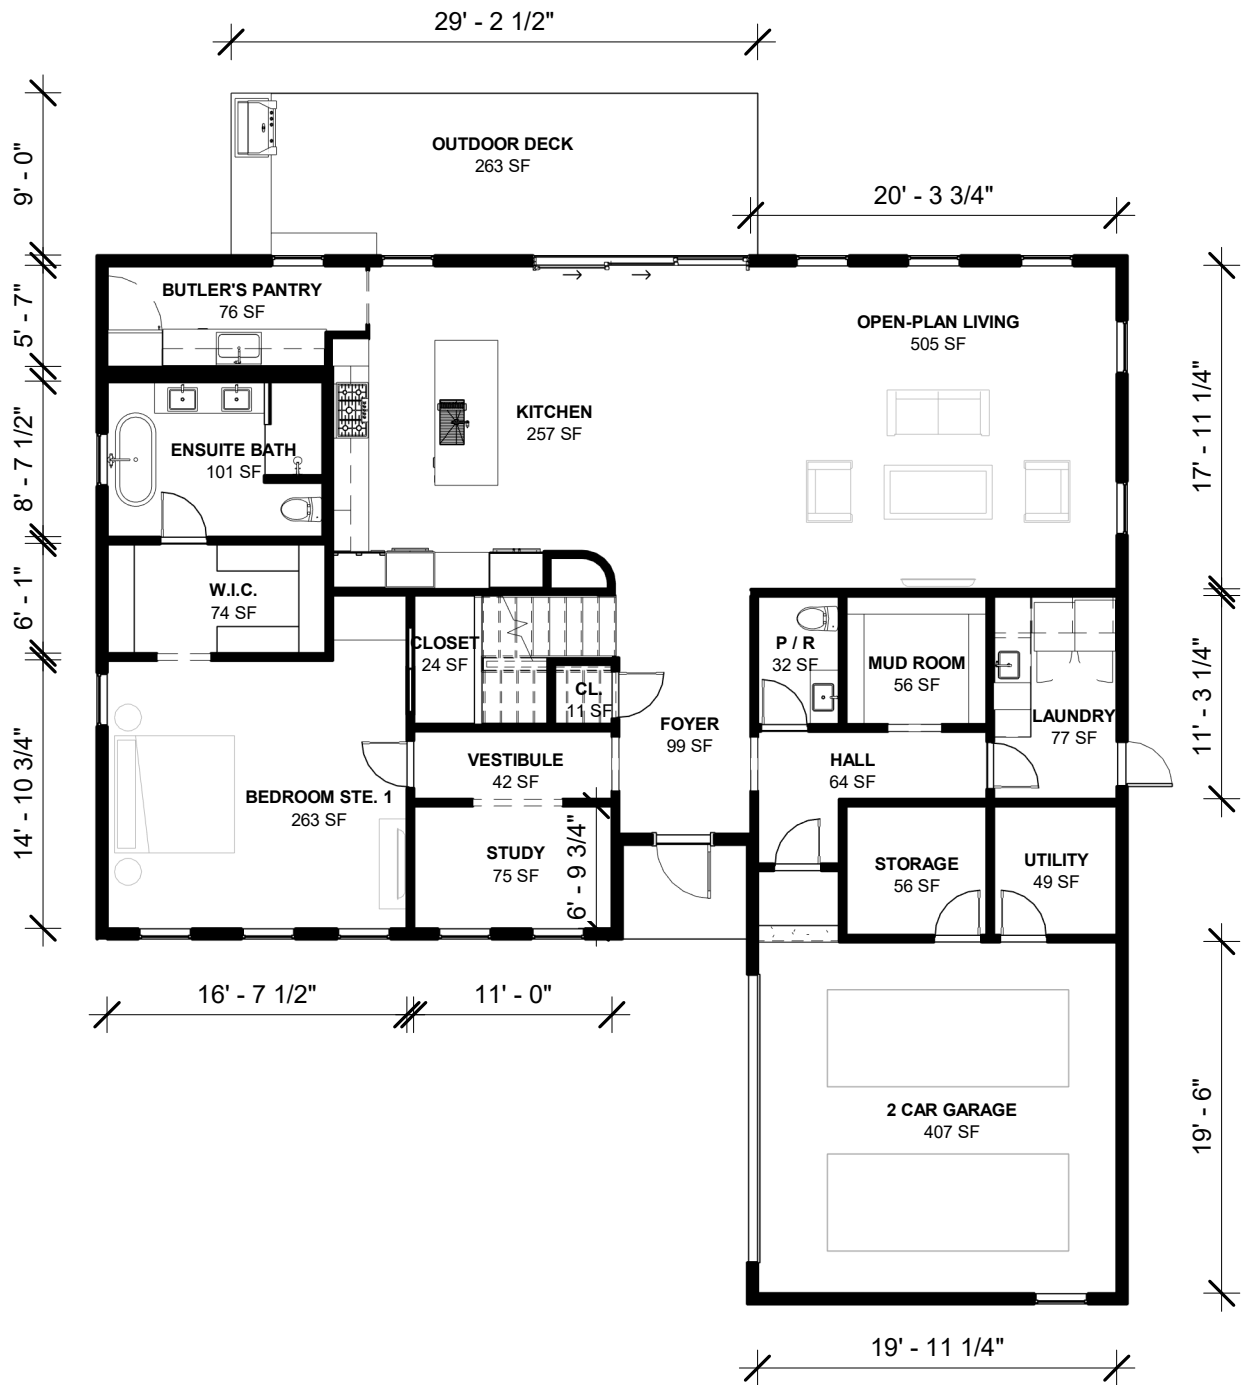

OASIS - 5

FIRST FLOOR

Welcome Homes	The Oasis - 5	21-00	Architect: Christian Lopez
welcomhomes.com	MA-111.0	Scale: 3/32" = 1'-0"	

OASIS - 5

SECOND FLOOR

Welcome Homes	The Oasis - 5	21-00	Architect: Christian Lopez
welcomhomes.com	MA-112.0	Scale: 3/32" = 1'-0"	