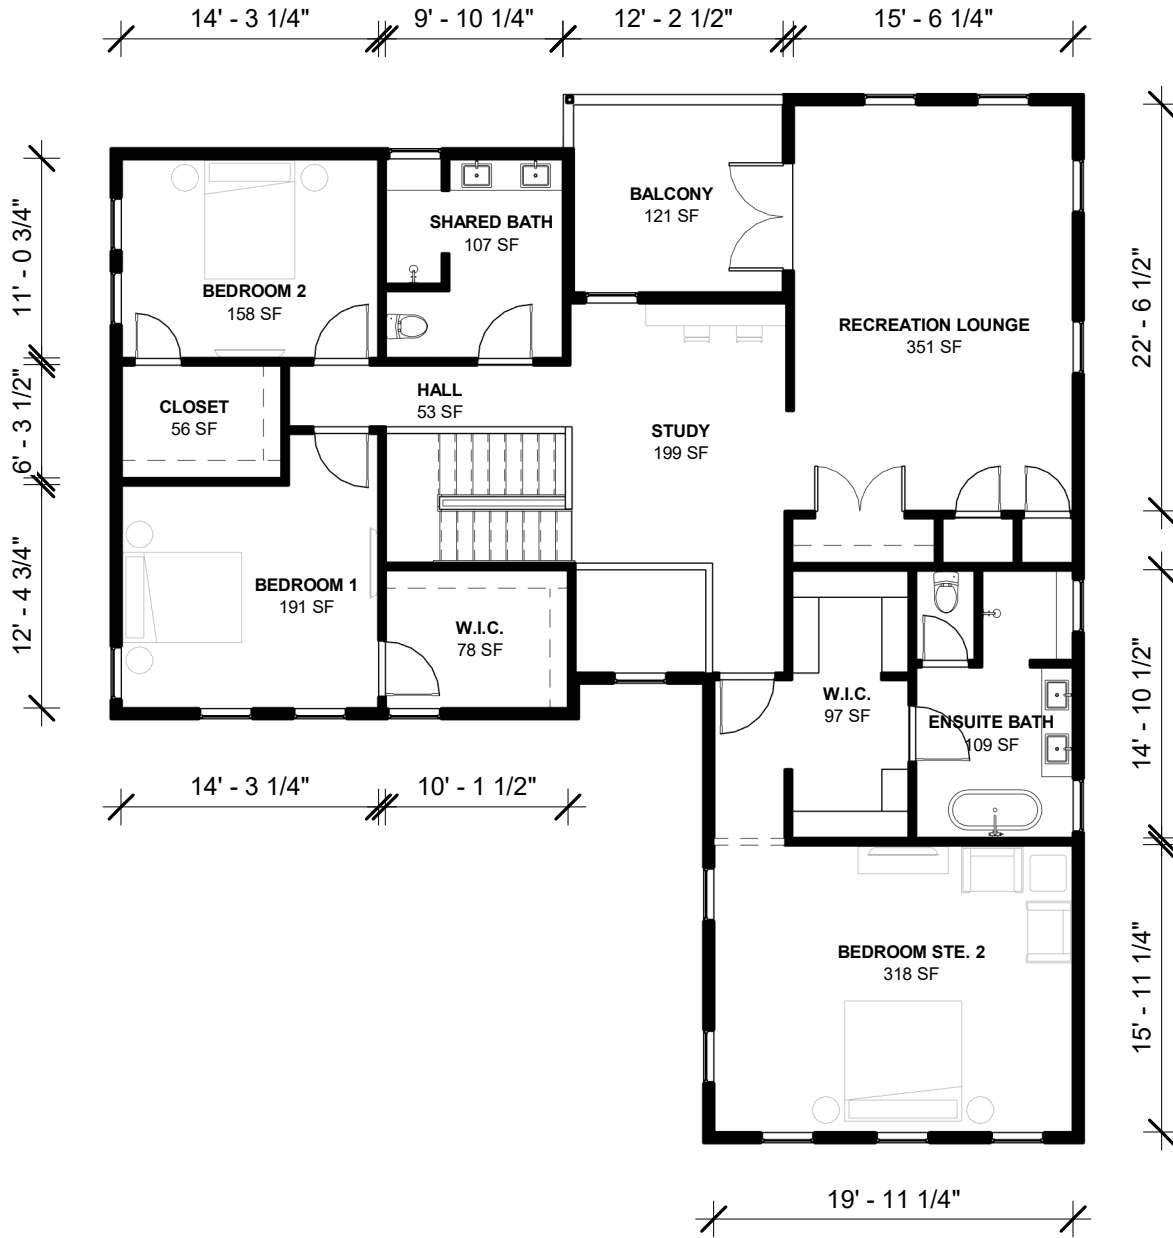

OASIS - 5

FIRST FLOOR

Welcome Homes	The Oasis - 5	21-00	Architect: Christian Lopez
welcomhomes.com	MA-111.0	Scale: 3/32" = 1'-0"	

OASIS - 5

SECOND FLOOR

Welcome Homes	The Oasis - 5	21-00	Architect: Christian Lopez
welcomhomes.com	MA-112.0	Scale: 3/32" = 1'-0"	