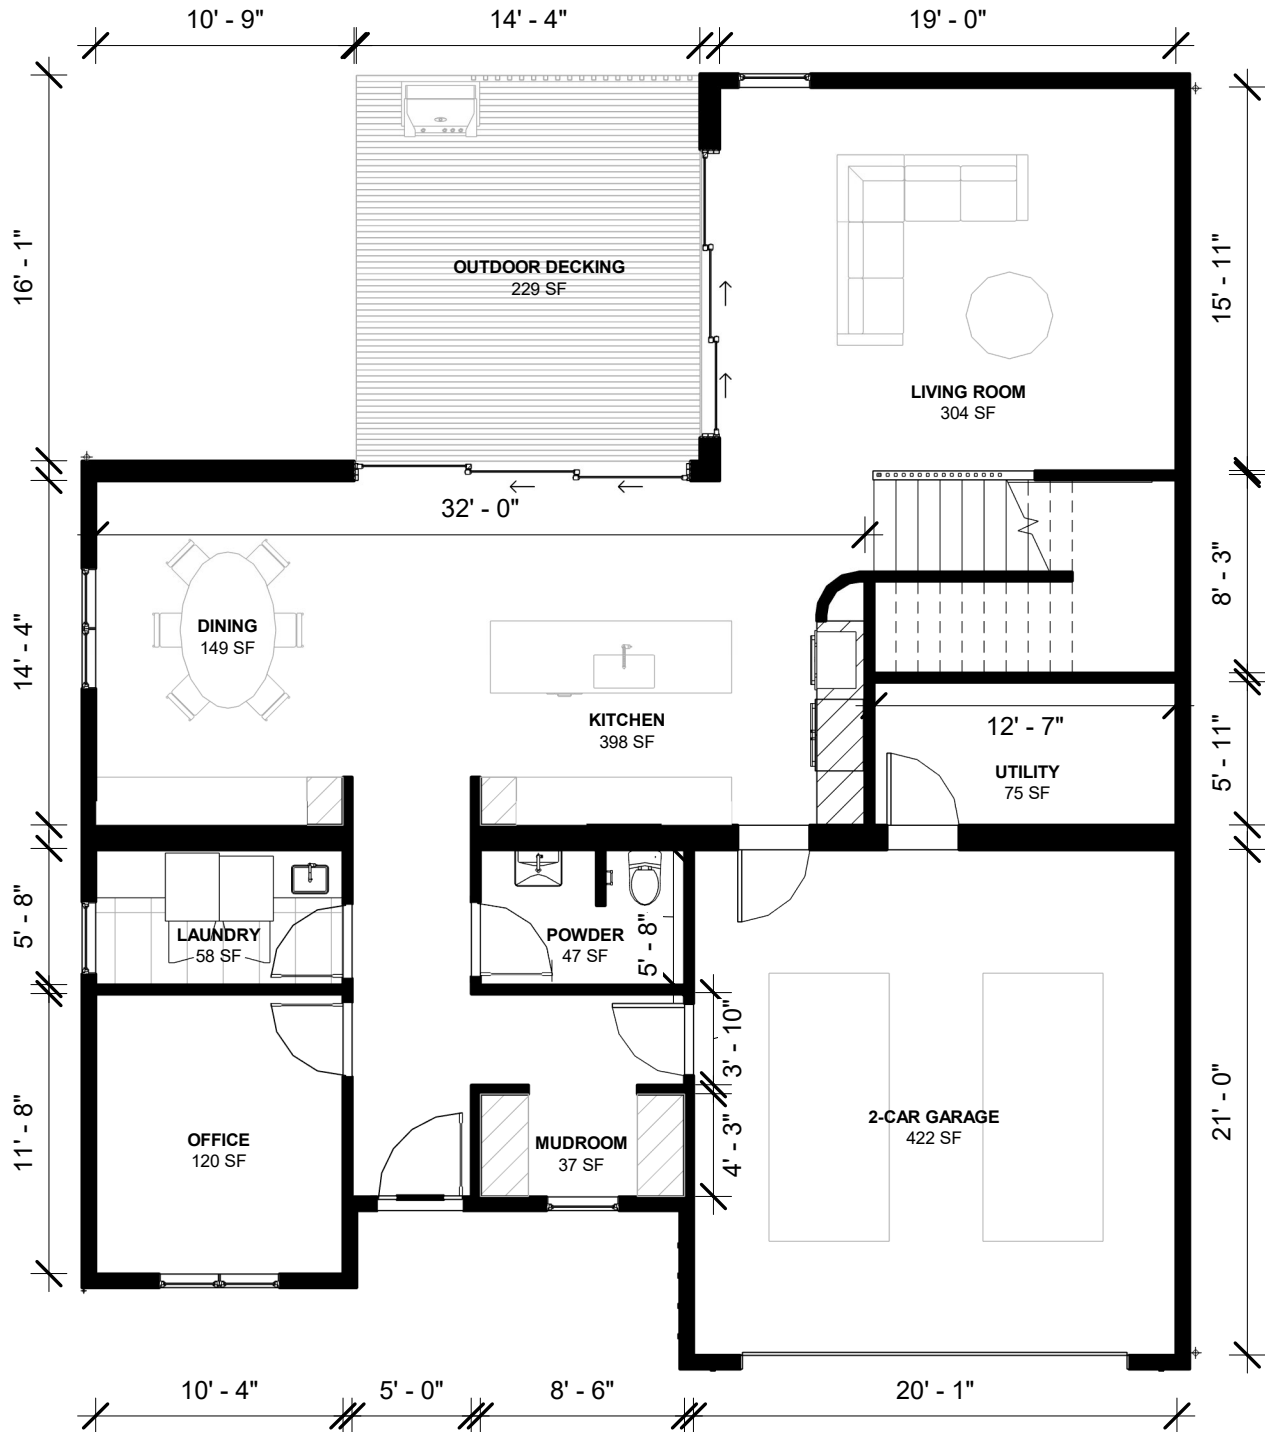

THE OASIS - FLEX

FIRST FLOOR PLAN

Welcome Homes	The Oasis - Flex	21-00	Architect: Christian Lopez
welcomhomes.com	A-121.0	Scale: 1/8" = 1'-0"	

THE OASIS - FLEX

SECOND FLOOR PLAN

Welcome Homes	The Oasis - Flex	21-00	Architect: Christian Lopez
welcomhomes.com	A-122.0	Scale: 1/8" = 1'-0"	