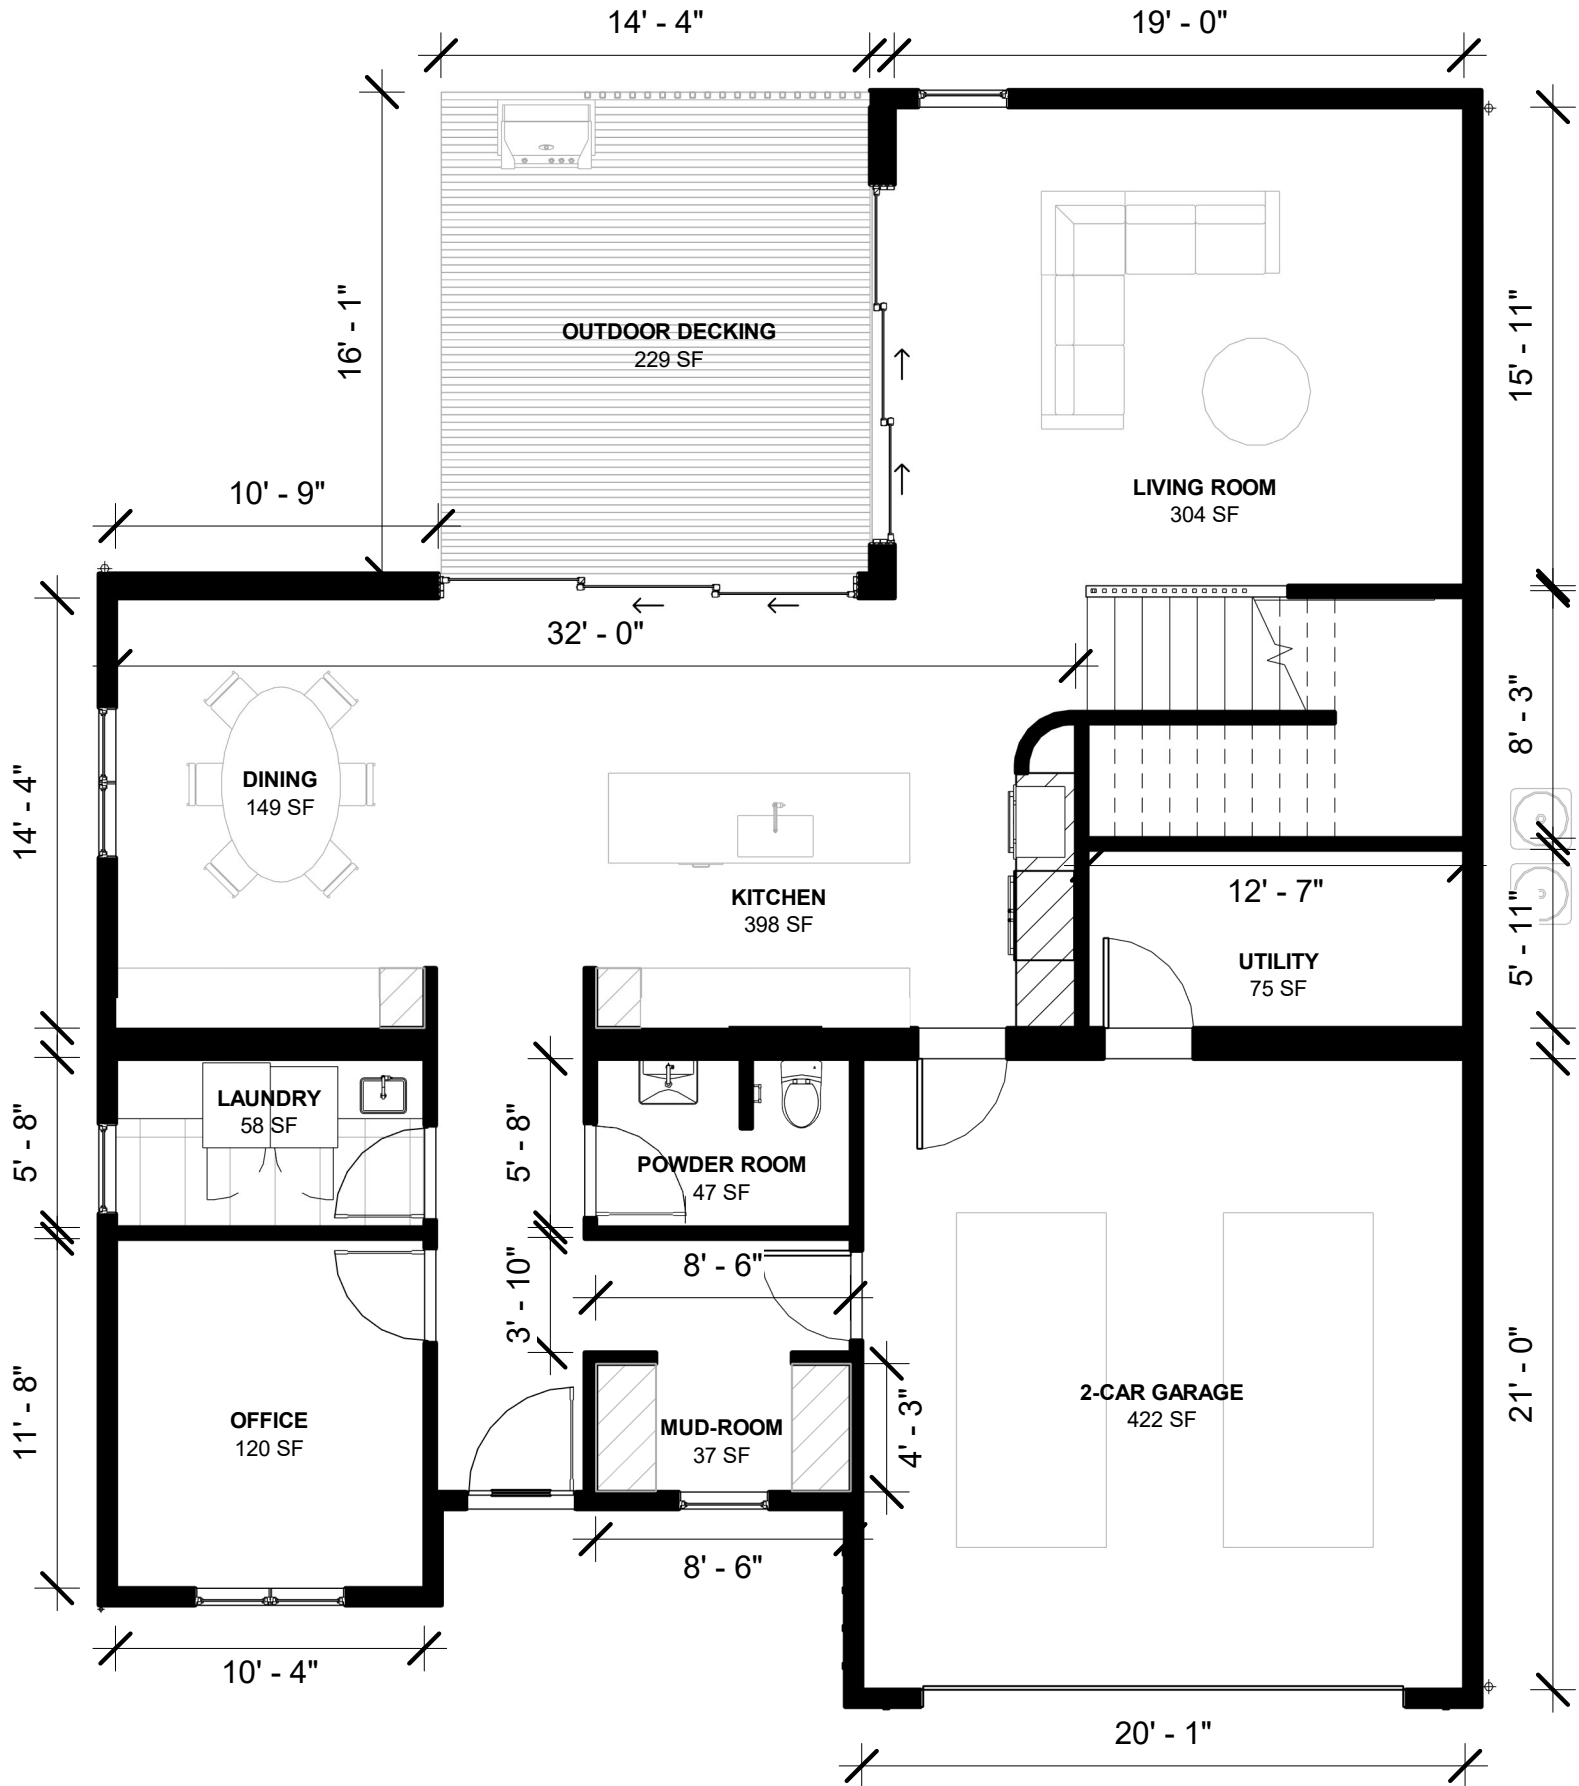

THE OASIS - FLEX

- FIRST FLOOR PLAN -

Welcome Homes	The Oasis	21-00	Architect: Christian Lopez
welcomhomes.com	A121.0	Scale: 1/8" = 1'-0"	

THE OASIS - FLEX

- SECOND FLOOR PLAN -

Welcome Homes	The Oasis	21-00	Architect: Christian Lopez
welcomehomes.com	A122.0	Scale: 1/8" = 1'-0"	