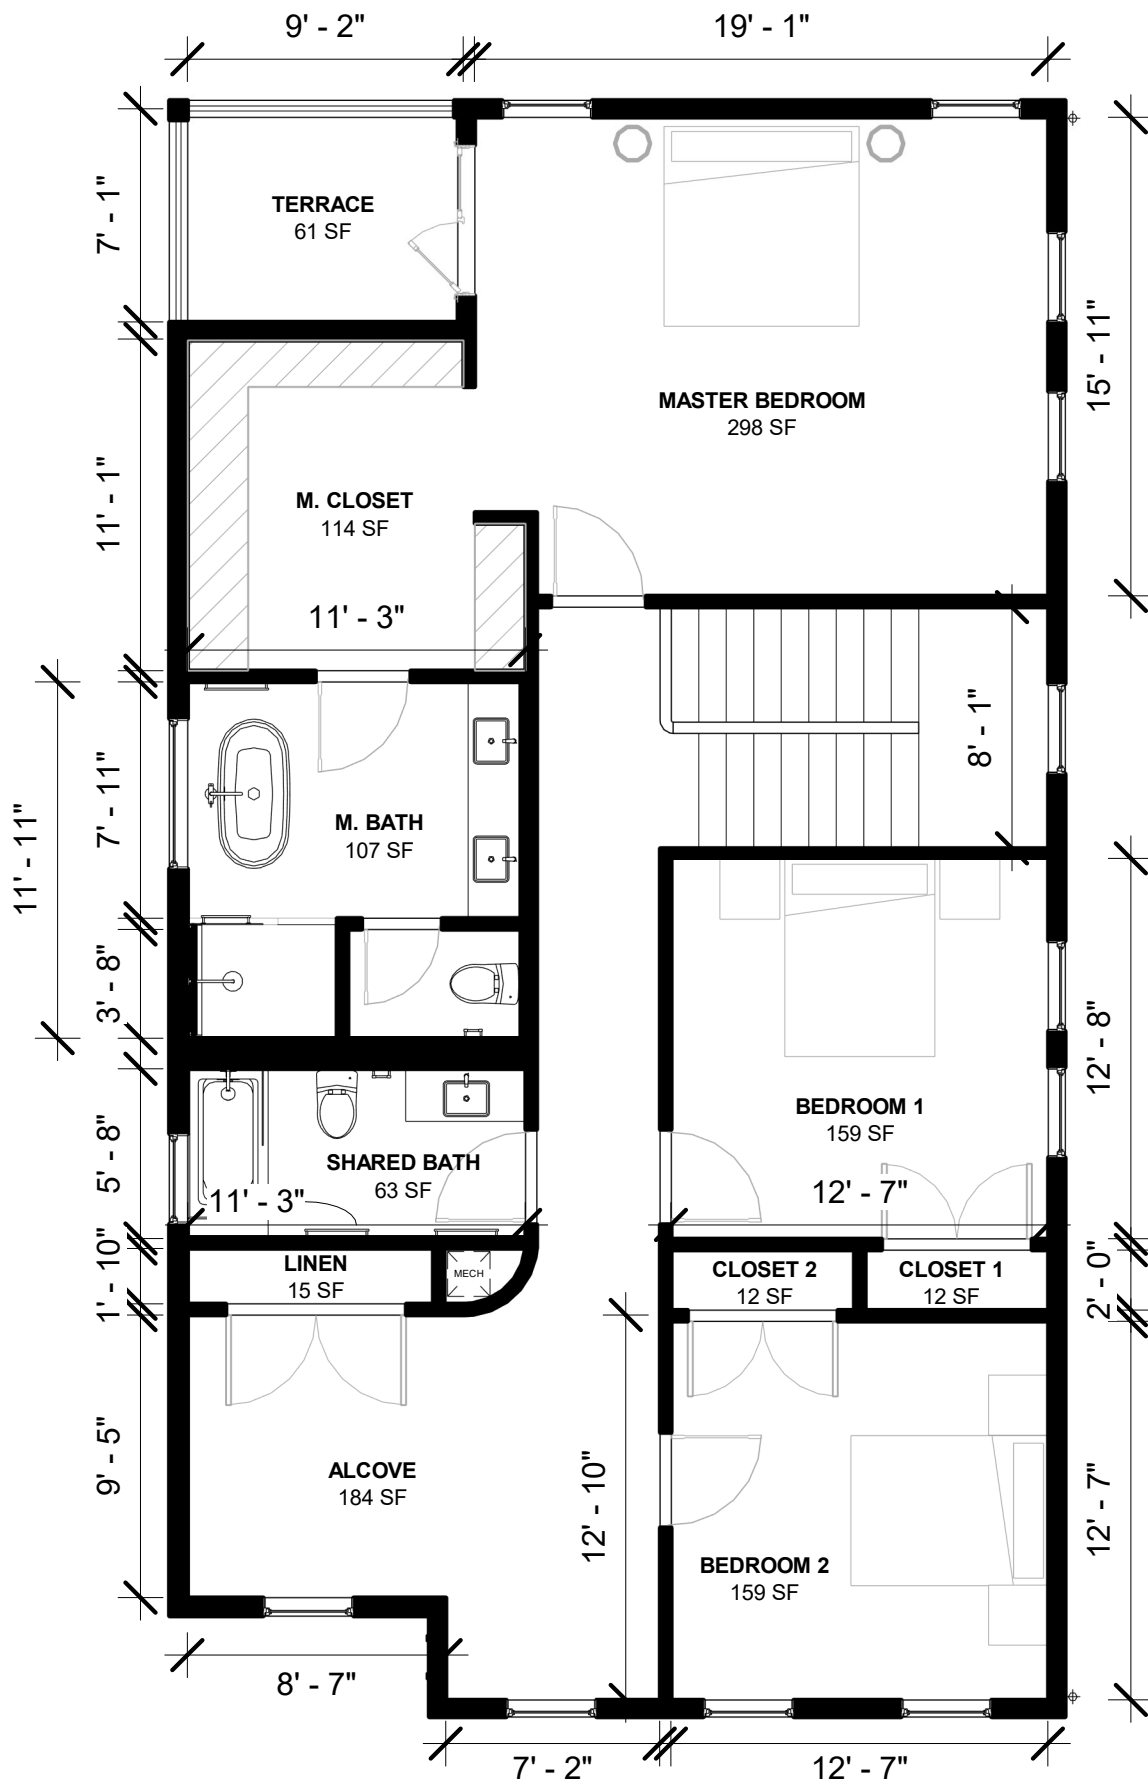

THE OASIS - FLEX

- FIRST FLOOR PLAN -

Welcome Homes	The Oasis	21-00	Architect: Christian Lopez
welcomhomes.com	A121.0	Scale: 1/8" = 1'-0"	

THE OASIS - FLEX

- SECOND FLOOR PLAN -

Welcome Homes	The Oasis	21-00	Architect: Christian Lopez
welcomehomes.com	A122.0	Scale: 1/8" = 1'-0"	