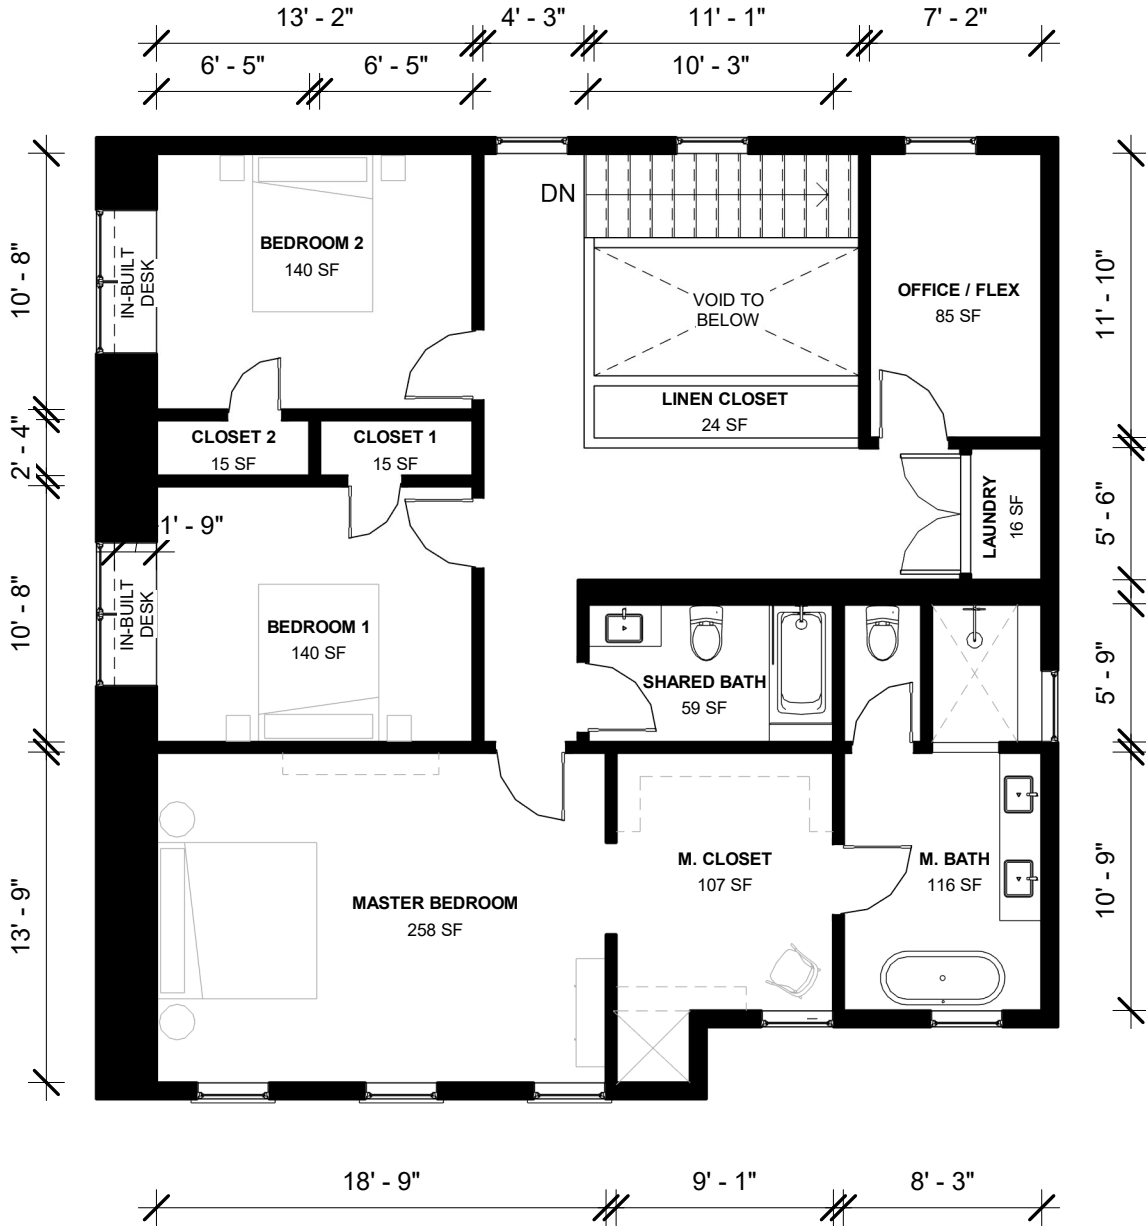

THE OASIS 4

FIRST FLOOR PLAN

Welcome Homes	The Oasis 4	21-02	Architect: Christian Lopez
welcomhomes.com	A121.0	Scale: 1/8" = 1'-0"	

THE OASIS 4

SECOND FLOOR PLAN

Welcome Homes	The Oasis 4	21-02	Architect: Christian Lopez
welcomehomes.com	A122.0	Scale: 1/8" = 1'-0"	