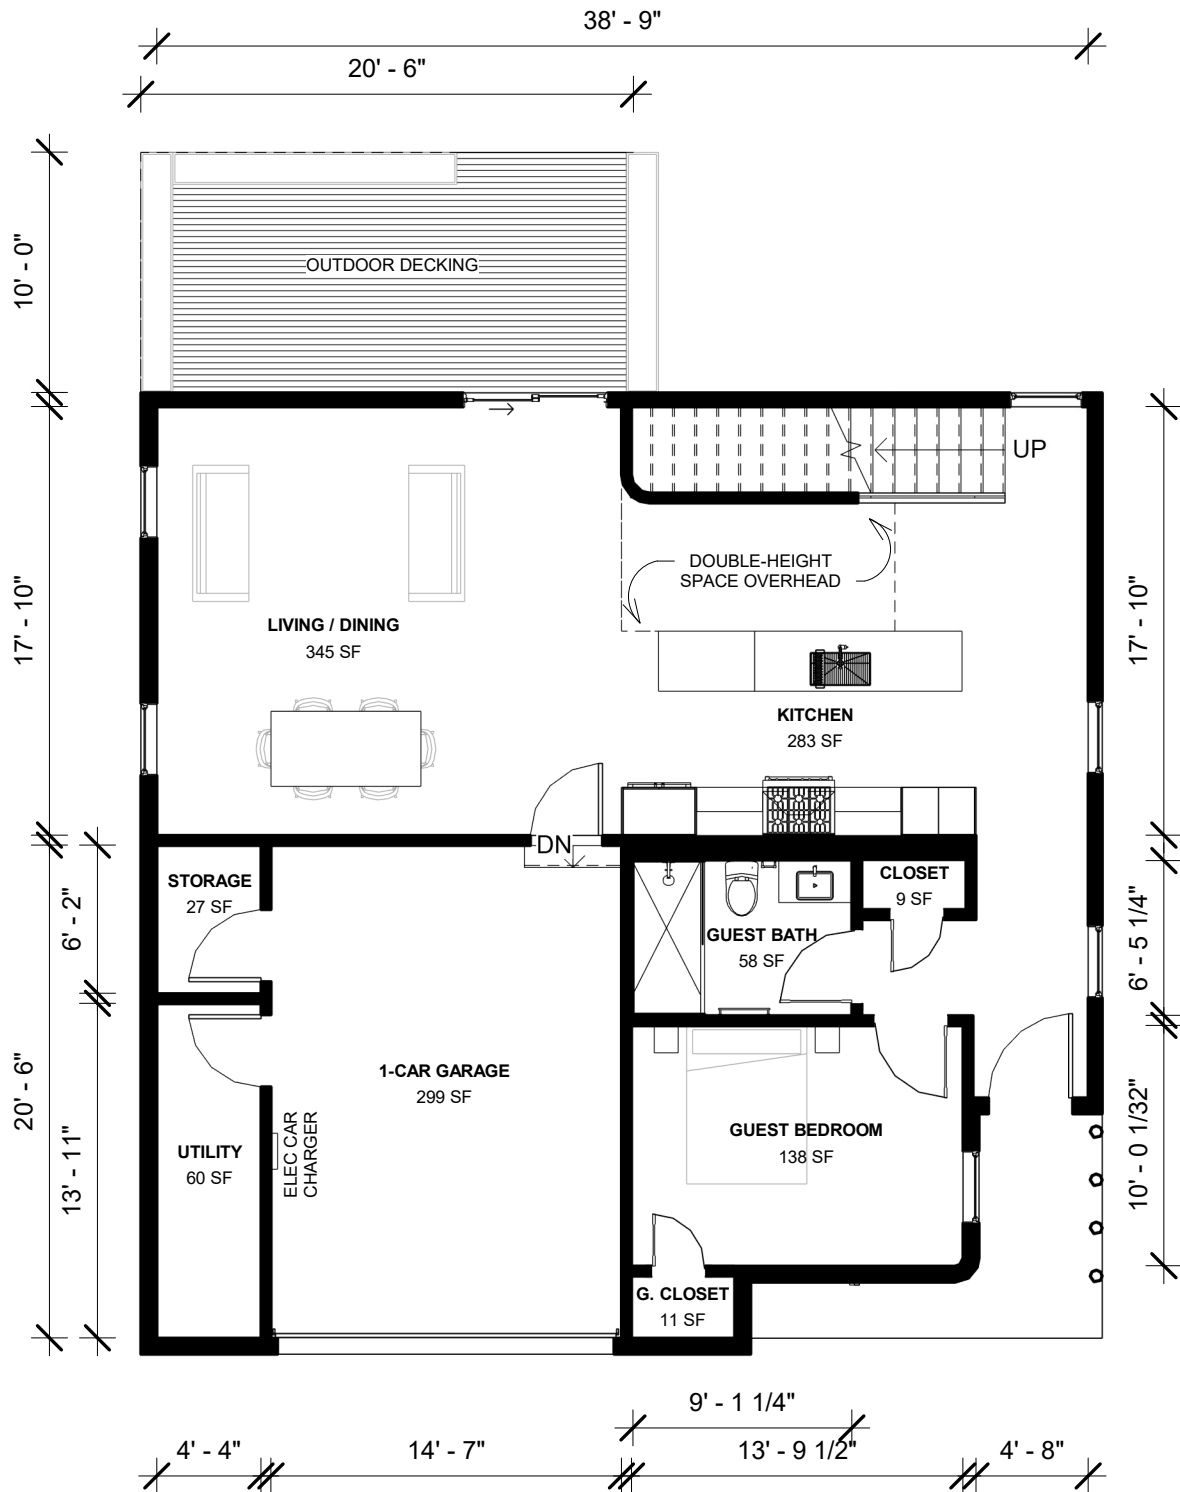

THE OASIS 4

FIRST FLOOR PLAN

Welcome Homes	The Oasis 4	21-02	Architect: Christian Lopez
welcomhomes.com	A121.0	Scale: 1/8" = 1'-0"	

THE OASIS 4

SECOND FLOOR PLAN

Welcome Homes	The Oasis 4	21-02	Architect: Christian Lopez
welcomehomes.com	A122.0	Scale: 1/8" = 1'-0"	